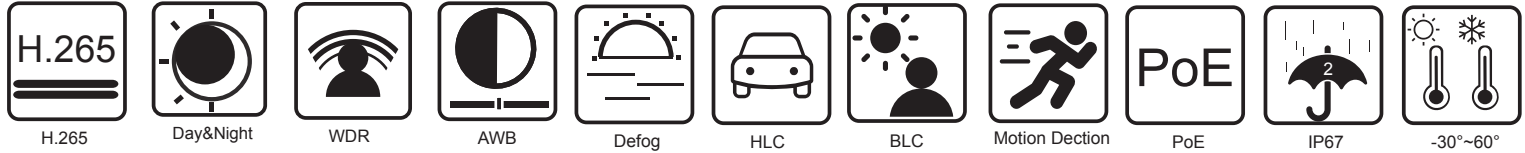

### Product Features

- ▲ 2MP (1920 × 1080) H.265 coding
- ▲ ICR auto switch, true day / night
- ▲ 20 ~ 30m IR night view distance
- ▲ Starlight
- ▲ 3D DNR, Digital WDR, HLC, BLC and Defog
- ▲ ROI coding
- ▲ Hardware reset
- ▲ Built-in micro SD card slot, up to 128GB
- ▲ PoE power supply optional
- ▲ IP67 ingress protection
- ▲ Support dual streams
- ▲ Support mobile surveillance by smart phones with iOS and Android OS

Functions	
Remote Monitoring	Web browsing, CMS remote control
Interface Protocol	ONVIF
Storage	Network remote storage; micro SD card storage
PoE	Optional
Online Connection	Support simultaneous monitoring for up to 3 users; Support multi-stream real time transmission
Network Protocol	UDP, IPv4,IPv6,DHCP,NTP,RTSP,PPPoE,DDNS,SMTP,FTP, SNMP HTTP, 802.1x, UPnP, HTTPs, QoS
Smart Alarm	Motion detection, SD card error, SD card full
General function	Watermark, IP address filtering, video mask, heartbeat, illegal login lock
IR Distance	20 ~ 30 m
Ingress Protection	IP67
Image	
Video Compression	H.265 / H.264 / MJPEG
H.264 Compression Standard	Baseline Profile/Main Profile/High Profile
Resolution	1080P ( 1920 × 1080 ), 720P ( 1280 × 720 ), D1, 480 × 240, CIF
Main Stream	60Hz : 1080P( 1 ~ 30fps ) / 720P( 1 ~ 30fps ) 50Hz : 1080P( 1 ~ 25fps ) / 720P( 1 ~ 25fps )
Sub Stream	60Hz : D1/CIF/480×240(1~30fps); 50HZ: D1/CIF/480×240 (1~25fps)
Bit Rate	128 Kbps ~ 4 Mbps
Bit Rate Type	VBR / CBR
Image Settings	ROI, Saturation, Brightness, Chroma, Contrast,Wide Dynamic, Sharpen, NR,etc. adjustable through client software or web browser
ROI	Each ROI to be configured separately
Audio Compression	G711A / U
Others	
Power Supply	DC12V
Power Consumption	< 5W
Dimensions ( mm )	Φ 94.8 × 82.8
Operating Environment	-30 °C ~ 60°C(-22°F~140°F) Humidity: less than 95 %(non-condensing)
Weight ( net )	Approx. 0.45KG
Installation	Ceiling mounting ( Wall mounting available with the junction box and bracket )