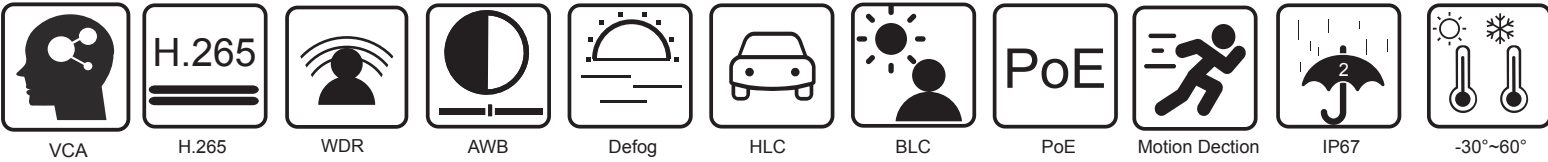

QVP25DSF

Product Features

- ▲ 2MP (1920 × 1080) H.265 coding
- ▲ Max.resolution: 1920×1080
- ▲ ICR auto switch, true day / night, ROI coding
- ▲ 3D DNR, digital WDR, HLC, BLC, defog
- ▲ 30~50m IR night view distance
- ▲ 1CH built-in MIC
- ▲ Built-in micro SD card slot, up to 128GB
- ▲ DC12V/PoE power supply
- ▲ Hardware reset
- ▲ IP 67 ingress protection
- ▲ Support dual streams
- ▲ Support mobile surveillance by smart phones with iOS and Android OS
- ▲ Intelligent analytics: video blur detection, line crossing detection and region intrusietection