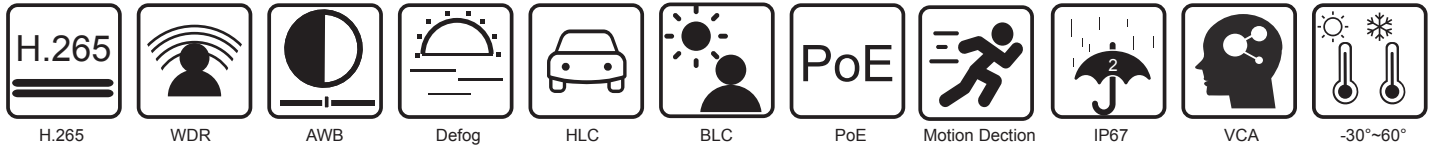

QVP41BSL

Product Features

- ▲ 4 × MP (2560×1440) H.265 coding
- ▲ Max.resolution: 2560×1440
- ▲ ICR auto switch, true day / night, ROI coding
- ▲ 3D DNR, digital WDR, HLC, BLC, defog
- ▲ 10~20m IR night view distance
- ▲ DC12V/PoE power supply
- ▲ P2P function optional
- ▲ IP 67 ingress protection
- ▲ Support three streams
- ▲ Support mobile surveillance by smart phones& tablet PCs with iOS and Android OS
- ▲ Intelligent analytics (optional):object removal detection,abnormal video signal detection, line crossing detection and region intrusion detection

Interfaces

Network	RJ45
Video Output	No
Audio	No
Storage	No
Hardware Reset	No

Image

Video Compression	H.265 /H.264
H.265 Compression Standard	Main Profile@Leve4.1 High Tier
Resolution	4MP (2560 × 1440), 3MP (2304 × 1296),1080P (1920 × 1080), 720P (1280 × 720), D1, CIF, 480 × 240
Main Stream	60Hz:4MP(1~20fps)/3MP(1~30fps)/1080P(1~30fps); 50Hz:4MP(1~20fps)/3MP(1~25fps)/1080P(1~25fps);
Sub Stream	60Hz : 720P(1~15fps)/D1(1~30fps)/CIF (1~30fps); 50HZ: 720P(1~12fps)/D1(1~25fps)/CIF (1~25fps);
Third Stream	60Hz : D1/CIF/480x240 (1~30fps); 50HZ: D1/CIF/480x240 (1~25fps)
Bit Rate	64 Kbps ~ 5 Mbps
Bit Rate Type	VBR / CBR
Image Settings	ROI, Saturation, Brightness, Chroma, Contrast,Wide Dynamic, Sharpen, NR,etc. adjustable through client software or web browser
ROI	Each ROI to be configured separately

Others

Power Supply	DC12V/PoE
Power Consumption	< 4W
Dimensions (mm)	162.1 × 74.8 × 73.8
Operating Environment	-30 °C ~ 60°C(-22°F~140°F) Humidity: less than 95 %(non-condensing)
Weight (net)	Approx. 0.24KG
Installation	Ceiling mounting; Wall mounting

Dimensions