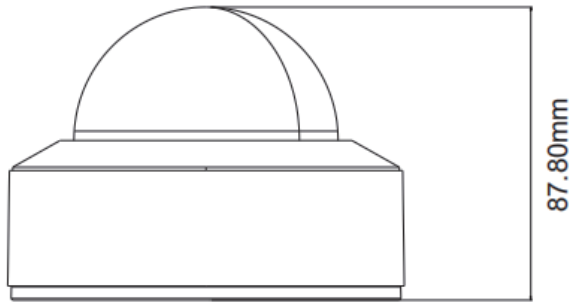

AWB

-30°~60°

IK 10

SPECIFICATION

Camera	
Image Sensor	1 / 2.7 "CMOS
Image Size	2560×1440
Electronic Shutter	1 / 25 s ~ 1 / 100000 s
Iris Type	Fixed Iris
Min. Illumination	0.0236 lux @F2.0, AGC ON; 0 lux with IR 0.0085 lux @ F1.2, AGC ON; 0 lux with IR
Lens	2.8 mm @F1.85, horizontal field of view: 93.4° 3.6 mm @F2.0, horizontal field of view: 79.4°
Lens Amount	M12
Wide Dynamic Range	Digital WDR
BLC	Yes
HLC	Yes
Digital NR	3D DNR
Angle Adjustment	Pan: 0°~355°; Tilt:0°~67°; Rotation: 0°~355°
Interfaces	
Network	RJ45
Audio	No
Storage	No
Hardware Reset	No
Video Output	No

Image

Video Compression	H.265 / H.264
H.265 Compression Standard	Main Profile@Leve4.1 High Tier
Resolution	5MP (2592 × 1944), 1080P (1920 × 1080), 720P (1280 × 720), D1, CIF, 480 × 240
Main Stream	60Hz : 5MP(1~20fps)/4MP(1~30fps)/1080P(1~30fps)/720P(1~30fps) 50Hz : 5MP(1~20fps)/ 4MP(1~25fps)/1080P(1~25fps)/720P(1~25fps)
Sub Stream	60Hz : 720P(1~15fps)/D1(1~30fps)/CIF(1~30fps); 50HZ: 720P(1~12fps)/D1(1~25fps)/CIF (1~25fps);
Third Stream	60Hz : D1/CIF/480x240 (1~30fps); 50HZ: D1/CIF/480x240 (1~25fps)
Bit Rate	64 Kbps ~ 5 Mbps
Bit Rate Type	VBR / CBR
Image Settings	ROI, Saturation, Brightness, Chroma, Contrast,Wide Dynamic, Sharpen, NR,etc. adjustable through client software or web browser
ROI	Each ROI to be configured separately

Others

Power Supply	DC12V / PoE
Power Consumption	< 6W
Dimensions (mm)	Φ 119 × 87.8
Operating Environment	-30 °C ~ 60°C(-22°F~140°F) Humidity: less than 95 %(non-condensing)
Weight (net)	Approx. 0.60KG
Installation	Ceiling mounting; Wall mounting

Dimensions

119.00mm